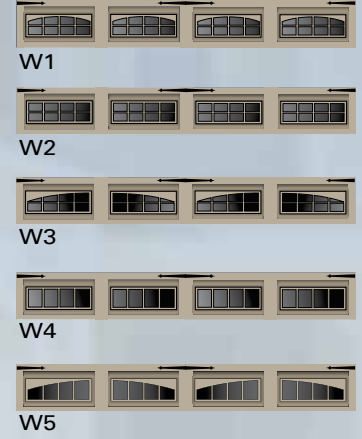

* 4 steel strap hinges and 2 steel handles provided on single doors. 8 steel strap hinges and 4 steel handles provided on double doors. Additional items are optional.

- Enhance the value and curb appeal of your home with Timber wood garage doors by Safe-Way Door.
- Eighteen designs available with five window options.
- Timber is a paint grade wood product. The overlay is Poplar and the windows are plastic.
- Timber is insulated and provides an R-Value of 6. **1-1/4 Thickness**

CONSTRUCTION

TIMBER DOOR & WINDOW SELECTIONS

Sizes: 8', 9' & 10'

Sizes: 12' & 14'

Size: 16' & 18'

T1 Series

T2 Series

WINDOW OPTIONS

T3 Series

T4 Series

T5 Series

*No Window Options Available

Hardware shown may not be included; please see your local dealer for details. Timber windows are plastic, not wood.

Hardware shown may not be included; please see your local dealer for details.