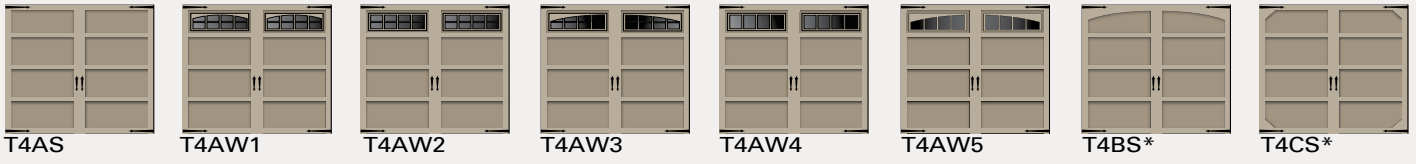

TIMBER DOOR & WINDOW SELECTIONS

Sizes: 8', 9' & 10'

Sizes: 12' & 14'

Size: 16' & 18'

T1 Series

T2 Series

WINDOW OPTIONS

T3 Series

T4 Series

T5 Series

*No Window Options Available

Hardware shown may not be included; please see your local dealer for details. Timber windows are plastic, not wood.

Hardware shown may not be included; please see your local dealer for details.

Distributed by:

SAFE-WAY
GARAGE DOORS

Make a Statement

As Safe-Way Door constantly strives to improve our product, all specifications listed in this informative brochure are subject to change without notice or obligation. Printed color may vary from actual color, please check with your local dealer for color swatches.
09/18

3814 East U.S. 30 • Warsaw, IN 46580
574-267-4861 • Fax: 574-267-2871
www.safewaydoor.com