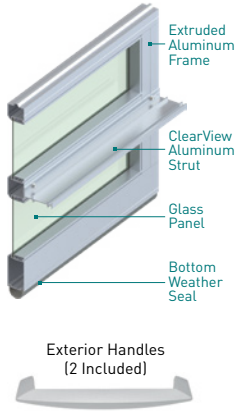

Amarr® Horizon

Construction

ALUMINUM HO1000

An Amarr Horizon HO1000 multiview door offers unique styling to match any modern architecture.

- Extruded aluminum frame provides durability, low maintenance and corrosion resistance
- Tongue and groove section joints provide additional protection against the elements
- ClearView Aluminum Strut System does not restrict viewing area and adds strength and durability
- Equal glass heights in all sections of a door
- Glass expands up to 8'2" wide

Specifications

AMARR HORIZON HO1000

FRAME CONSTRUCTION	2" thick aluminum
SECTION HEIGHTS	Varies by door height
DOOR WIDTHS	2' – 20' 2" (in 1" increments)
DOOR HEIGHTS	6' – 20' 1"
CLEARVIEW STRUT SYSTEM	Only required for doors ≥ 16'
WIND LOAD¹ AVAILABLE	NA
FINISH WARRANTY²	5 Years
WORKMANSHIP WARRANTY²	5 Years
HARDWARE WARRANTY²	5 Years

Door Configurations

For Single Pane Glazing		
Door Width	# Center Stiles	# Windows/Section
Up to 8' 2"	0	2
8' 3" – 16' 2"	1	4
16' 3" – 20' 2"	2	6

For Insulated Glazing		
Door Width	# Center Stiles	# Windows/Section
Up to 10' 2"	1	4
10' 3" – 16' 2"	2	6
16' 3" – 20' 2"	3	8

Glazing Options

	Single Pane										Insulated		
	Tempered				Laminated	Polycarbonate			Acrylic			Tempered	1/2" Low-E
	3/16" STD	3/16" Low-E	1/4"	1/4" Low-E		Single 1/8"	Single 1/4"	Tri-Wall 5/8"	1/8"	1/4"	1/2"		
CLEAR													
OBSCURE	•												
GRAY	•											•	•
BRONZE	•							•				•	•
GREEN	•											•	•
FROST	•		•					•				•	
SNOW					•		•						
WHITEOUT					•								
BLACK ICE					•								

Entrematic and Amarr as words and logos are trademarks owned by Entrematic Group AB or companies within the Entrematic Group.

©Entrematic Group AB 2017. All rights reserved. Printed in USA Form #6371117/40M/GVS

Colors

Actual color may vary from samples shown.

IN STOCK FINISHES

ANODIZE

PAINT

SPECIAL ORDER FINISHES

Longer lead time and price upcharge may apply.