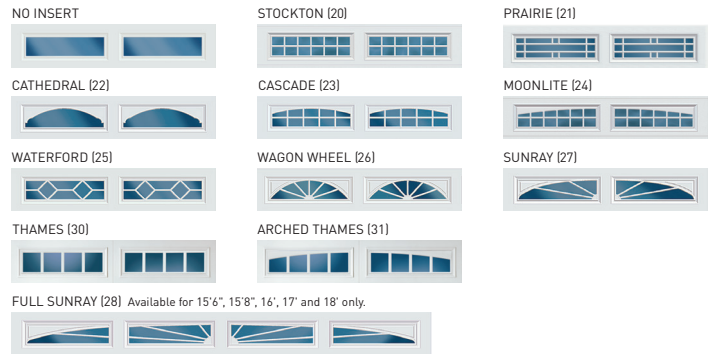

DecraTrim Window Inserts