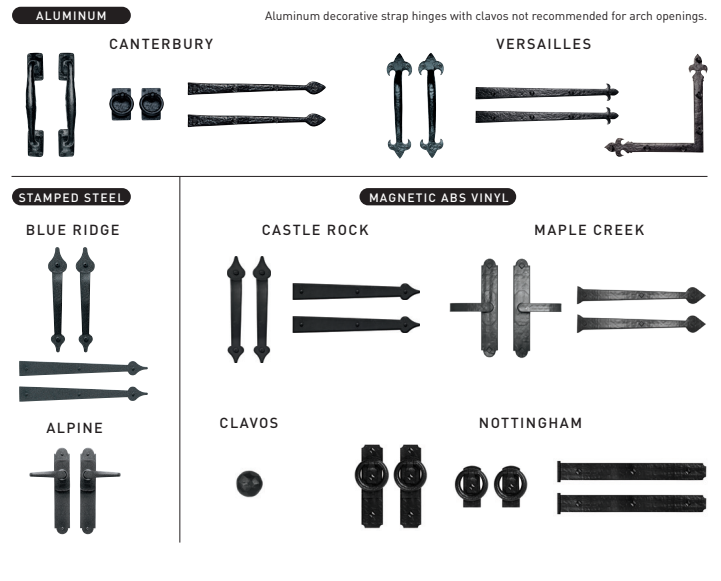

Decorative Hardware

YOUR LOCAL AMARR DEALER: