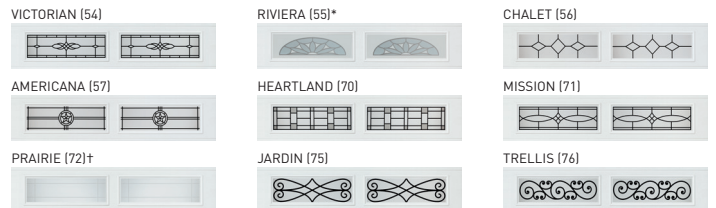

DecraGlass™ Windows