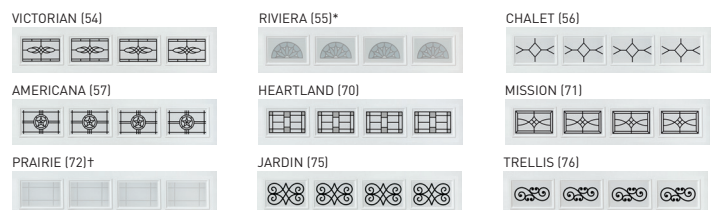

Construction

HR1000 Single-Layer: Steel

- Heavy-duty Exterior Steel
- Durable, Reliable, Low Maintenance

HR2000 Double-Layer: Steel + Insulation

- Heavy-duty Exterior Steel
- Durable, Reliable, Low Maintenance
- Environmentally Safe Polystyrene Thermal Insulation with Vinyl Backing
- Energy Efficient
- Quiet Operation

HR3000 Triple-Layer: Steel + Insulation + Steel

- Heavy-duty Exterior and Interior Steel
- Durable, Reliable, Low Maintenance
- Environmentally Safe Polystyrene Thermal Insulation
- Superior Energy Efficiency
- Extra Quiet Operation

Specifications

	AMARR HERITAGE HR1000	AMARR HERITAGE HR2000	AMARR HERITAGE HR3000
PANEL DESIGNS			
Short	•	•	•
Long	•	•	•
Flush			•
Ribbed			CURRENTLY UNAVAILABLE
Carriage House†	4 Designs	4 Designs	4 Designs
INSULATION¹		Polystyrene	Polystyrene
R-VALUE²		6.64	9.05
DOOR THICKNESS	2" (5.1cm)	2" (5.1cm)	2" (5.1cm)
STEEL THICKNESS	24 ga	24 ga	24/27 ga
INSULATED GLASS OPTION³			•
WIND LOAD³ AVAILABLE	•	•	•
PAINT FINISH WARRANTY⁴	Lifetime	Lifetime	Lifetime
WORKMANSHIP/HARDWARE WARRANTY⁴	3 Years	5 Years	Lifetime

† Price upcharge applies.

Colors

Actual paint colors may vary from samples shown.

Decorative Hardware

Available for carriage house designs.

Add a finishing touch to your garage door with decorative handles and hinges. Available in Aluminum, Stamped Steel and Magnetic ABS Vinyl collections. Visit amarr.com for complete decorative hardware options.

Glass Options

Insulated glass‡ available in Clear, Frost and Dark Tint.

DecraTrim Window Inserts

SHORT PANEL for traditional designs.

LONG PANEL for traditional and carriage house designs.

DecraGlass™ Windows

SHORT PANEL for traditional designs.

LONG PANEL for traditional and carriage house designs.

Mosaic Window Options