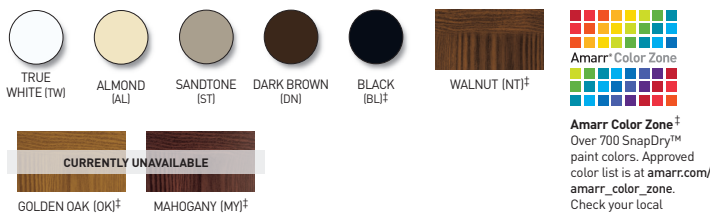

Colors

Actual paint colors may vary from samples shown.