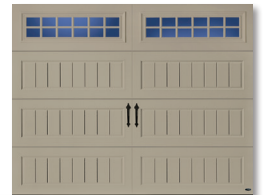

Amarr® Heritage®

Premium Heavy-Gauge Steel Garage Doors

Style and beauty that stand the test of time. Choose from four traditional or carriage house designs to create the steel garage door you always wanted. The Amarr Heritage collection provides a low-maintenance, 2" thick heavy-gauge steel door with a lifetime warranty and designed to reduce the risk of serious finger and hand injuries. The Amarr Heritage collection – great looks for years to come.

PANEL DESIGNS

TRADITIONAL

SP • SHORT PANEL

LP • LONG PANEL

FP • FLUSH PANEL*

CURRENTLY UNAVAILABLE

RP • RIBBED PANEL*

*Available in Amarr Heritage HR3000 only.

CARRIAGE HOUSE

BB • BEAD BOARD

LPBB • LONG BEAD BOARD

RE • RECESSED

RS • RAISED

WARRANTY

LIMITED
LIFETIME
WARRANTY