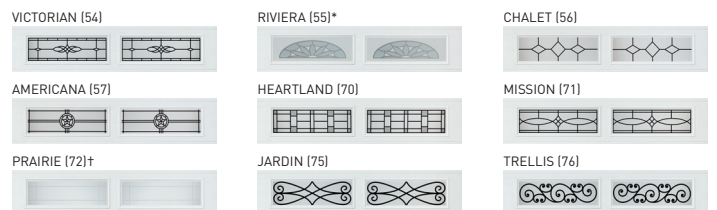

LONG PANEL for traditional and carriage house designs.

Mosaic Window Options

Available for traditional designs.

The choice is yours.

Add visual interest to your contemporary, mid-century modern or transitional home. With Mosaic Window Options for traditional designs, you decide the number and location of windows to create the door design you want. Visit amarr.com/mosaic for design inspirations.