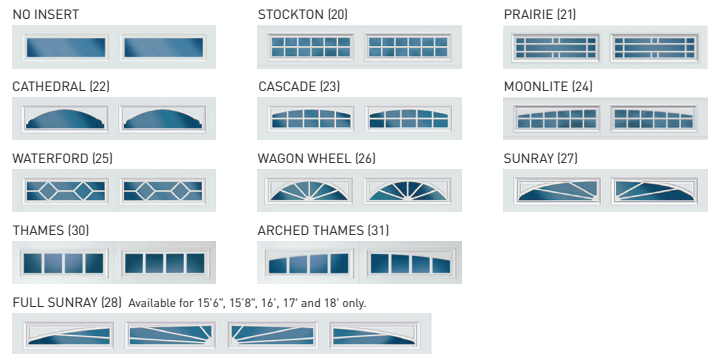

LONG PANEL for traditional and carriage house designs.

DecraGlass™ Windows

SHORT PANEL for traditional designs.