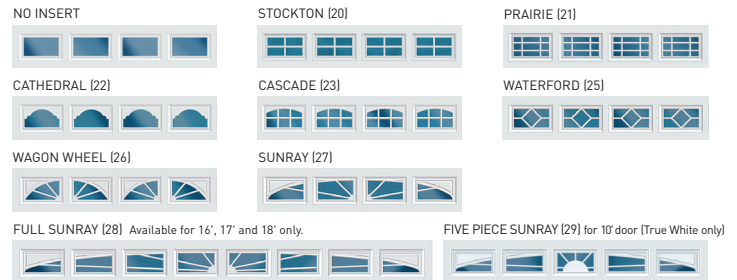

Construction

HR1000 Single-Layer: Steel

- Heavy-duty Exterior Steel
- Durable, Reliable, Low Maintenance

HR2000 Double-Layer: Steel + Insulation

- Heavy-duty Exterior Steel
- Durable, Reliable, Low Maintenance
- Environmentally Safe Polystyrene Thermal Insulation with Vinyl Backing
- Energy Efficient
- Quiet Operation

HR3000 Triple-Layer: Steel + Insulation + Steel

- Heavy-duty Exterior and Interior Steel
- Durable, Reliable, Low Maintenance
- Environmentally Safe Polystyrene Thermal Insulation
- Superior Energy Efficiency
- Extra Quiet Operation

Specifications

	AMARR HERITAGE HR1000	AMARR HERITAGE HR2000	AMARR HERITAGE HR3000
PANEL DESIGNS			
Short	•	•	•
Long	•	•	•
Flush			•
Ribbed			CURRENTLY UNAVAILABLE
Carriage House†	4 Designs	4 Designs	4 Designs
INSULATION¹		Polystyrene	Polystyrene
R-VALUE²		6.64	9.05
DOOR THICKNESS	2" (5.1cm)	2" (5.1cm)	2" (5.1cm)
STEEL THICKNESS	24 ga	24 ga	24/27 ga
INSULATED GLASS OPTION³			•
WIND LOAD³ AVAILABLE	•	•	•
PAINT FINISH WARRANTY⁴	Lifetime	Lifetime	Lifetime
WORKMANSHIP/HARDWARE WARRANTY⁴	3 Years	5 Years	Lifetime

† Price upcharge applies.

Colors

Actual paint colors may vary from samples shown.

Decorative Hardware

Available for carriage house designs.

Add a finishing touch to your garage door with decorative handles and hinges. Available in Aluminum, Stamped Steel and Magnetic ABS Vinyl collections. Visit amarr.com for complete decorative hardware options.

Glass Options

Insulated glass‡ available in Clear, Frost and Dark Tint.

DecraTrim Window Inserts

SHORT PANEL for traditional designs.

LONG PANEL for traditional and carriage house designs.

DecraGlass™ Windows

SHORT PANEL for traditional designs.

LONG PANEL for traditional and carriage house designs.

Mosaic Window Options