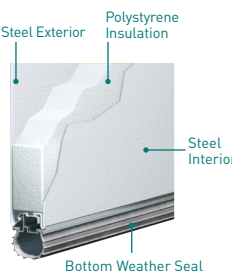

HR3000 Triple-Layer: Steel + Insulation + Steel

- Heavy-duty Exterior and Interior Steel
- Durable, Reliable, Low Maintenance
- Environmentally Safe Polystyrene Thermal Insulation
- Superior Energy Efficiency
- Extra Quiet Operation

Specifications

	AMARR HERITAGE HR1000	AMARR HERITAGE HR2000	AMARR HERITAGE HR3000
PANEL DESIGNS			
Short	•	•	•
Long	•	•	•
Flush			•
Ribbed			CURRENTLY UNAVAILABLE
Carriage House†	4 Designs	4 Designs	4 Designs
INSULATION¹		Polystyrene	Polystyrene
R-VALUE²		6.64	9.05
DOOR THICKNESS	2" (5.1cm)	2" (5.1cm)	2" (5.1cm)
STEEL THICKNESS	24 ga	24 ga	24/27 ga
INSULATED GLASS OPTION³			•
WIND LOAD³ AVAILABLE	•	•	•
PAINT FINISH WARRANTY⁴	Lifetime	Lifetime	Lifetime
WORKMANSHIP/HARDWARE WARRANTY⁴	3 Years	5 Years	Lifetime

† Price upcharge applies.