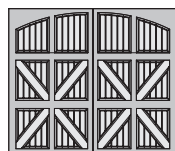

Lucern with Thames Windows (L10)

PANEL DESIGNS

L1 • LUCERN CLOSED ARCH

T1 • TUSCANY CLOSED ARCH

S1 • SANTIAGO CLOSED ARCH

V1 • VALENCIA CLOSED ARCH

N1 • NORTHAMPTON CLOSED ARCH

B1 • BORDEAUX CLOSED ARCH

C2 • CORTONA CLOSED SQUARE

Illustrations shown are for standard door sizes of 8', 9', 16', and 18" wide and 7" and 8" tall. Check amarr.com for odd width and height door illustrations.

Construction

CL1000
Single-Layer:
Steel