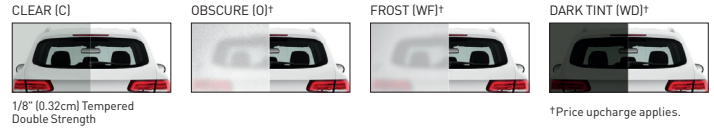

Glass Options

Insulated glass[†] available in Clear, Frost and Dark Tint.