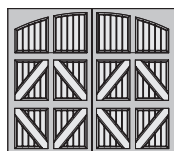

Lucern with Thames Windows (L10)

PANEL DESIGNS

L1 • LUCERN CLOSED ARCH

T1 • TUSCANY CLOSED ARCH

S1 • SANTIAGO CLOSED ARCH

V1 • VALENCIA CLOSED ARCH

N1 • NORTHAMPTON CLOSED ARCH

B1 • BORDEAUX CLOSED ARCH

C2 • CORTONA CLOSED SQUARE

Illustrations shown are for standard door sizes of 8', 9', 16', and 18" wide and 7" and 8" tall. Check amarr.com for odd width and height door illustrations.

Construction

CL1000
Single-Layer:
Steel