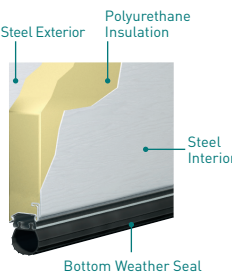

CL3000
Triple-Layer:
Steel + Insulation + Steel