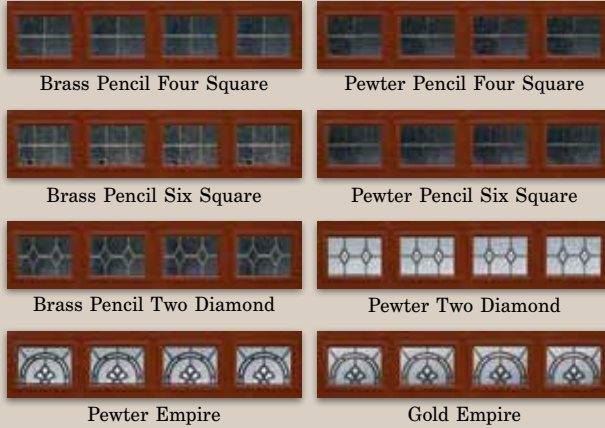

MADERA REGENCY 73
With Texturized Surface
ROSEWOOD

The Look of Wood... the Durability of Steel

The Regency Madera replicates the natural look of stained wood doors with a highly durable paint process that is virtually maintenance free. Enjoy the beauty of wood without the expense or maintenance associated with wood doors.

MADERA REGENCY 70
With Texturized Surface
OAK

GENTRY WINDOW SERIES

MADERA REGENCY
70, 73, 74

- 70, Standard Raised Panel
- 73, Stamped Carriage
- 74, Flush Panel

MADERA REGENCY
71, Medium Raised Panel

MADERA REGENCY
72, 73, 74